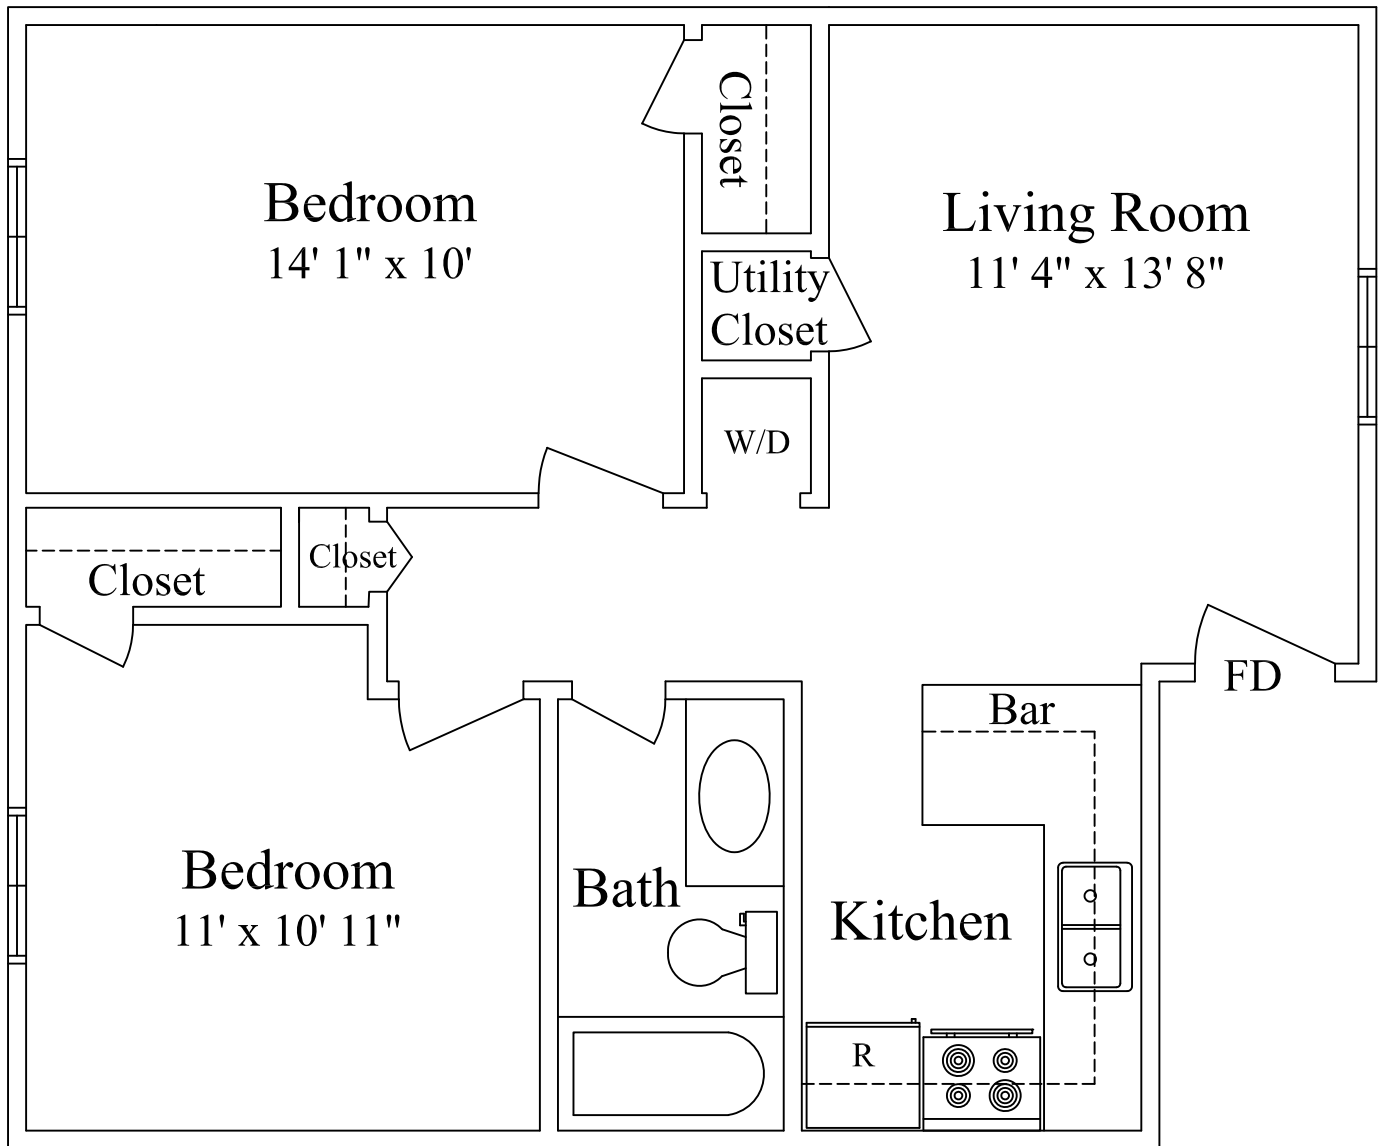

# Horn Avenue Apts

Two Bedroom/ One Bath

Apts 1-25 are the same, Some Floorplans Reversed.  
All Measurements are Approximate.